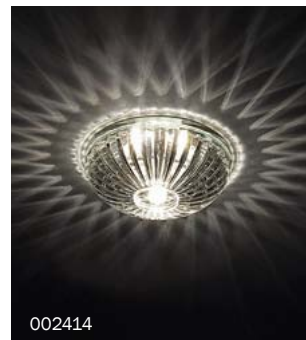

- d75 h50
- D115 H30
- 12B/220B MR16 Gu5.3 max 50Вт

- d78 h60
- D100 H23
- 12B/220B MR16/HP16 Gu5.3/GU10 max 50Вт

- d60 h60
- D95 H20
- 12B/220B MR16/HP16 Gu5.3/GU10 max 50Вт

- d60 h60
- D95 H20
- 12B/220B MR16/HP16 Gu5.3/GU10 max 50Вт