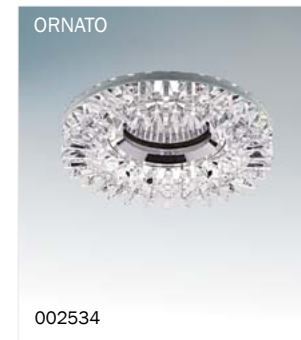

- d75 h50
- D115 H30
- 12B/220B MR16 Gu5.3 max 50Вт

- d78 h60
- D100 H23
- 12B/220B MR16/HP16 Gu5.3/GU10 max 50Вт

- d60 h60
- D95 H20
- 12B/220B MR16/HP16 Gu5.3/GU10 max 50Вт

- d60 h60
- D95 H20
- 12B/220B MR16/HP16 Gu5.3/GU10 max 50Вт