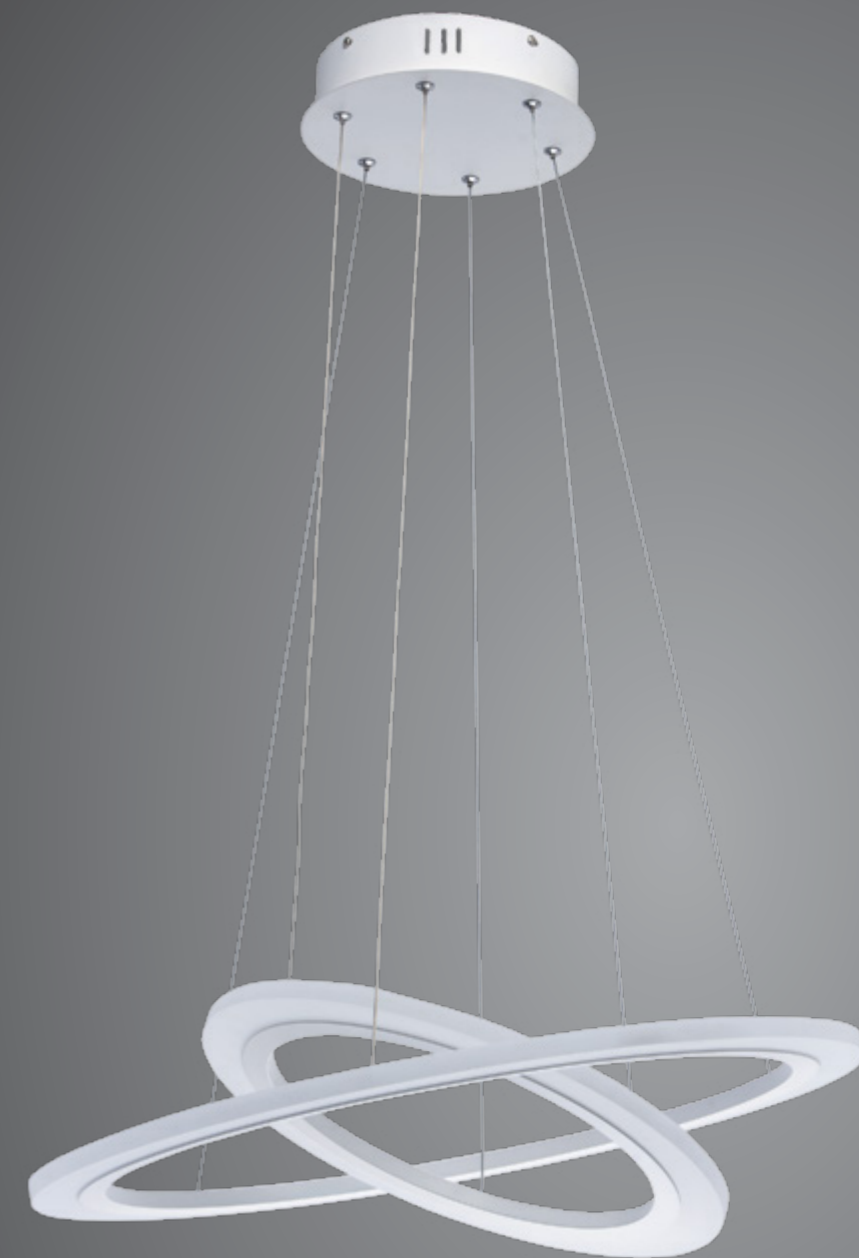

LED included 143W LED 9,8

661014305 Materials: white color metal, acrylic

43,9

180 x 180

9,8

1*15W+2*23W+1*30W+1*37W LED

LED included

661014802