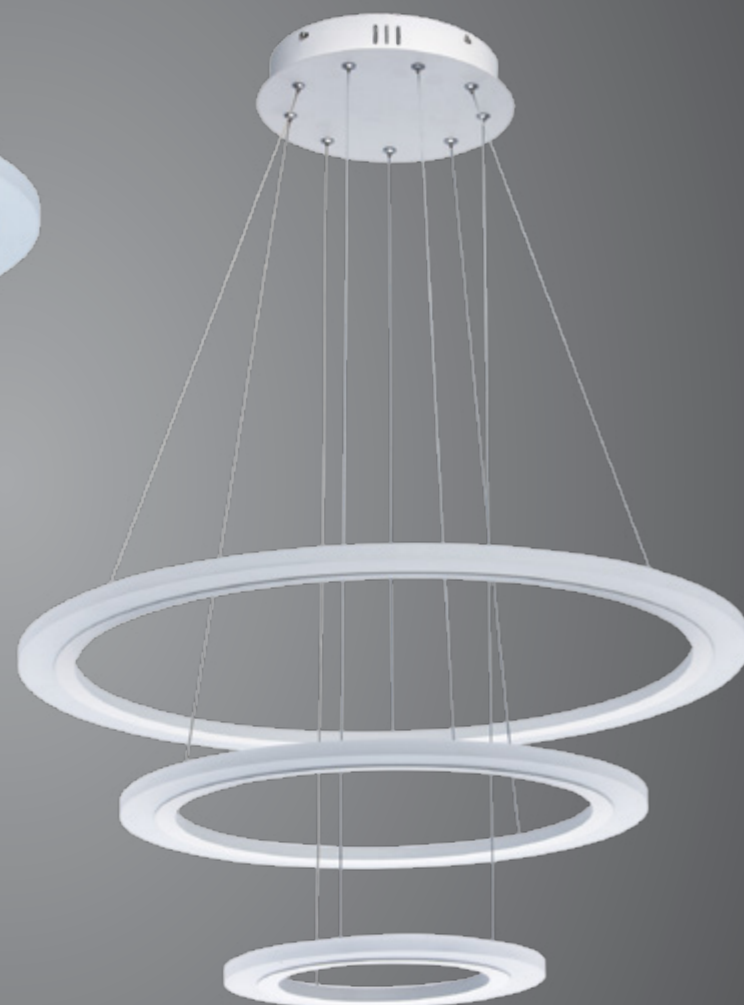

brand bulbs
included

 26+36W
LED
4000K  8,3

617020530

Materials:
silver color metal,
crystal, acrylic

m² 3   
36 x 10 x 49

LED included

 30*0.2W
LED  2,6

661014601 Materials: white color metal, acrylic