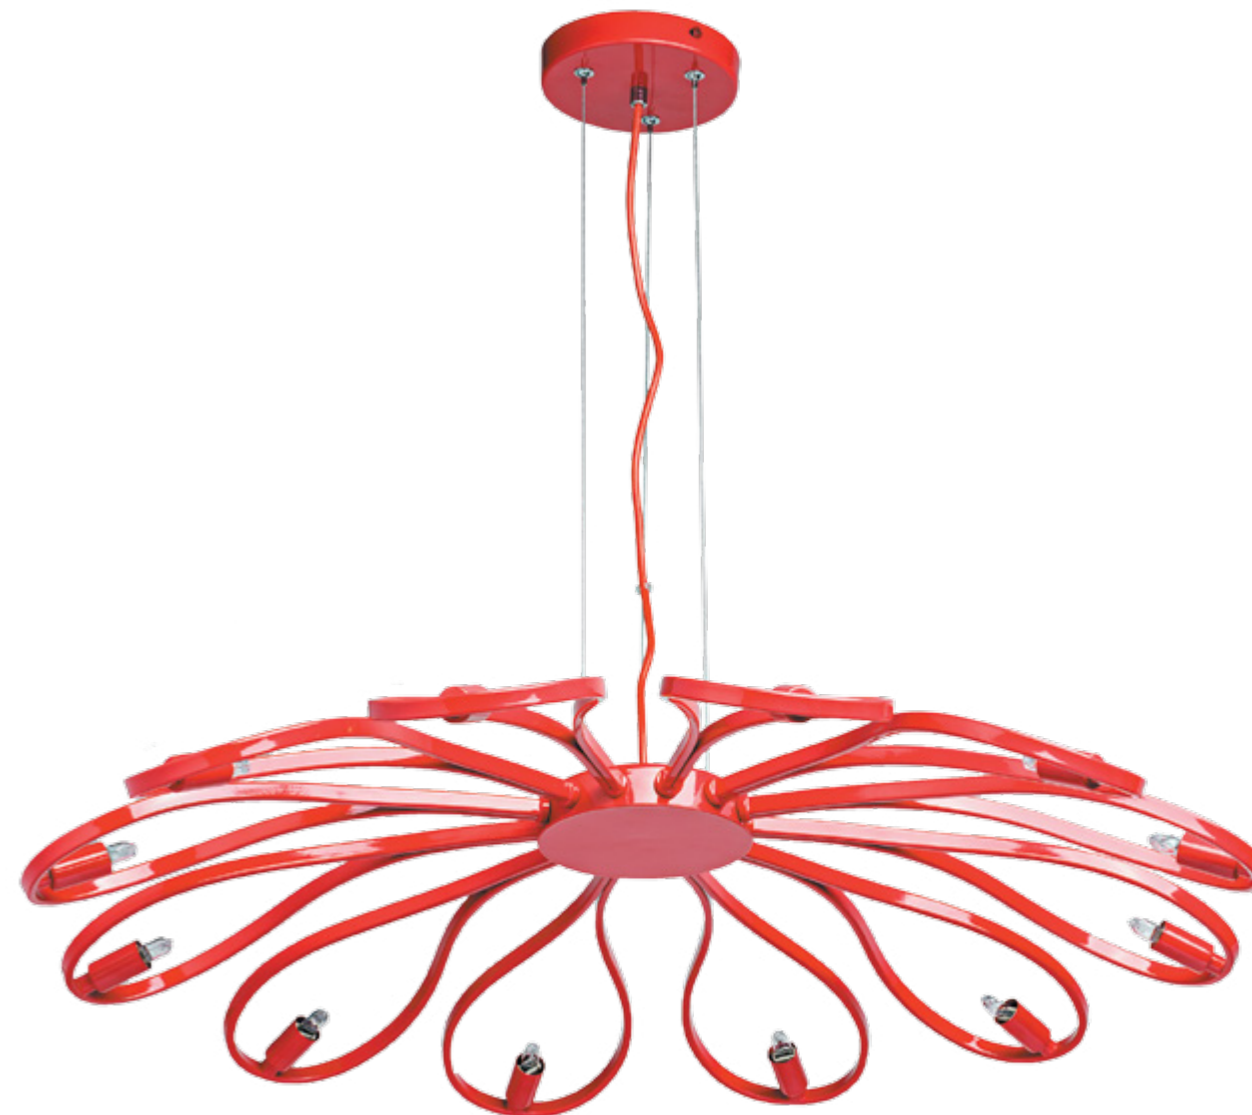

Materials:
shiny black
color metal

32
 84 x 120 x 106

brand bulbs included (Osram)
 12*40W G9
 4,8

657021001

Materials:
shiny black
color metal

2,16
 37 x 11 x 13

brand bulbs included
 1*5W LED
 0,74

657010612