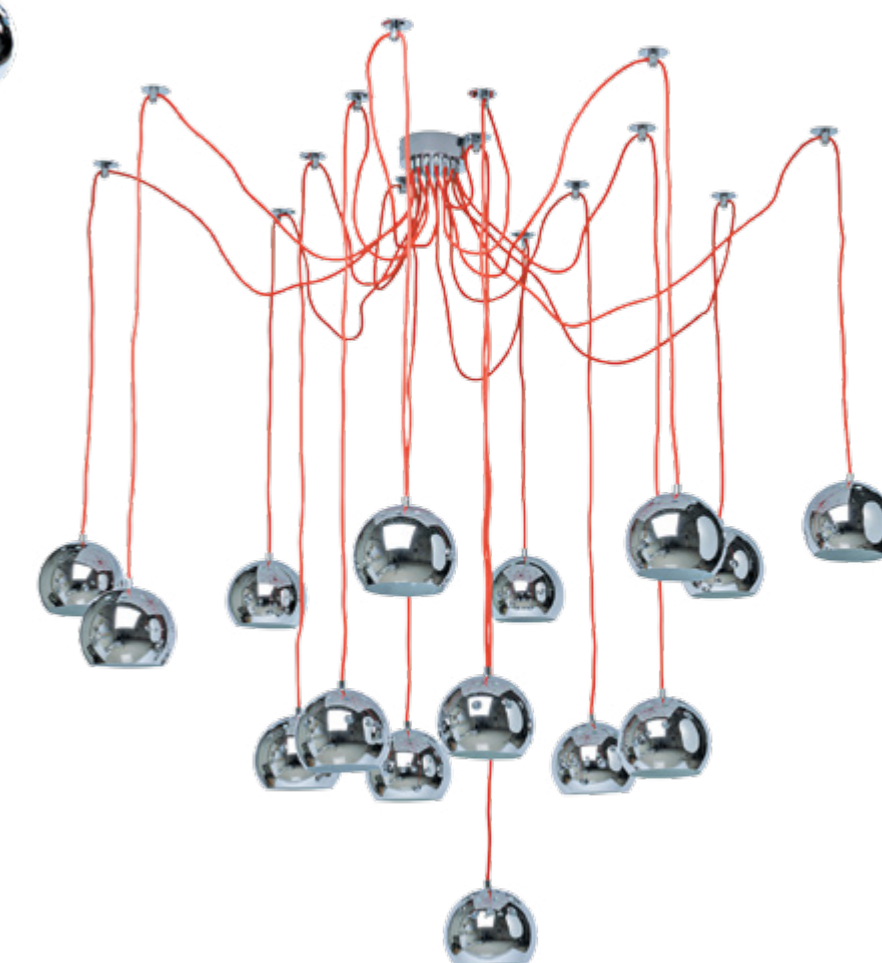

492010310 Materials: chrome color metal

492012615 Materials: chrome color metal

16,6
170 x 150
7,8
10*25W G9

brand bulbs included

40
200 x 180
11,4
15*40W G9

brand bulbs included