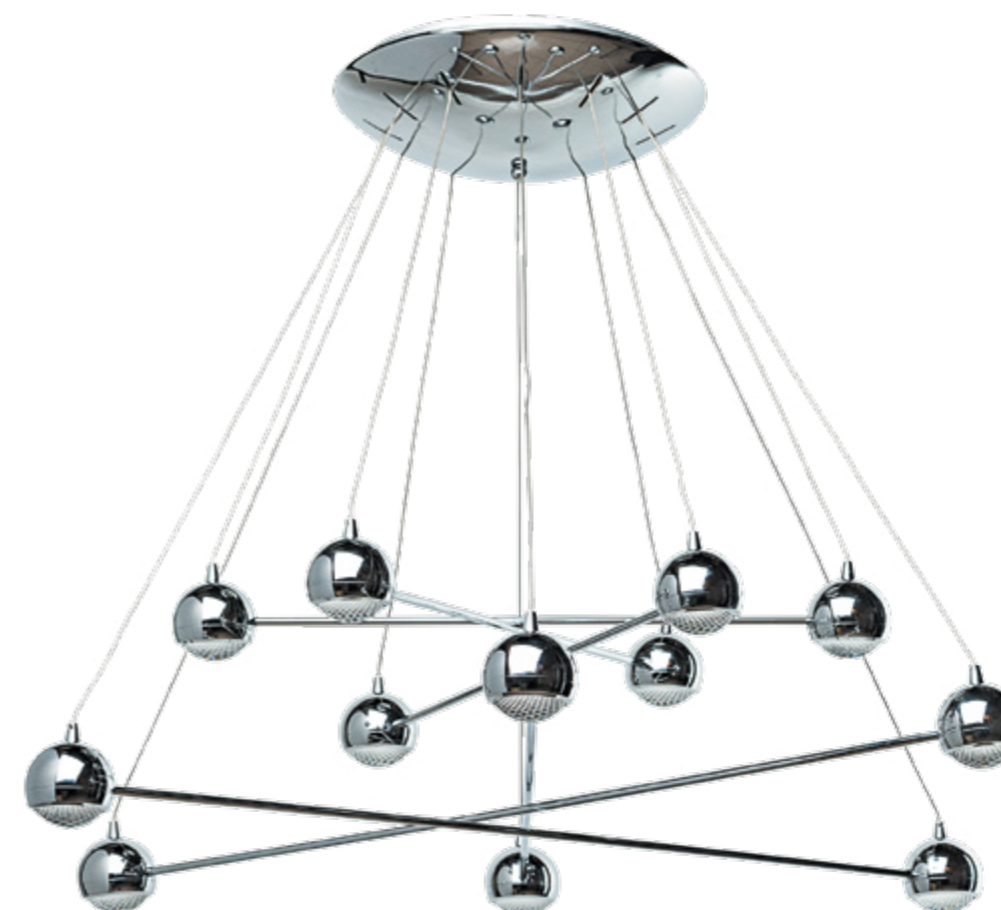

27 x 176 x 140

492013014 Materials: chrome color metal

65 x 113 x 100 6,3 14*3W LED

LED included

648010206 Materials: silver + aged copper color metal,
glass

m²     
6 65 x 155 x 115 9,2 6*20W E14

498010512