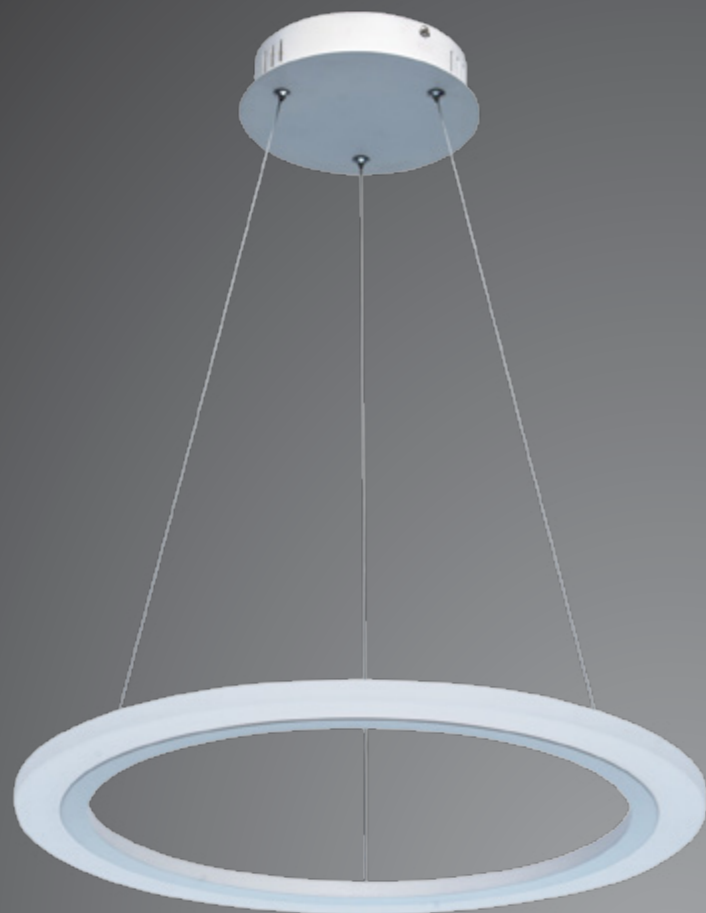

brand bulbs
included

 26+36W
LED
4000K  8,3

617020530

Materials:
silver color metal,
crystal, acrylic

m² 3   
36 x 10 x 49

LED included

 30*0.2W
LED  2,6

661014601 Materials: white color metal, acrylic