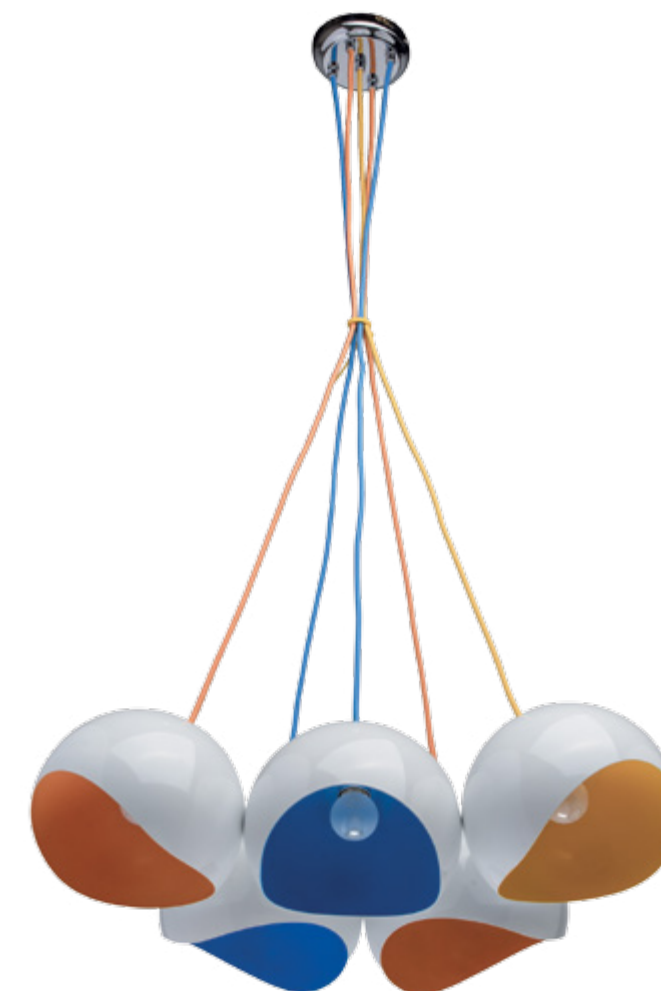

only energy saving bulbs

654010501 Materials: chrome + gold color metal

654010401 Materials: chrome + silver color metal

+ painted stone

3

52 x 190 x 150

5,6

1*60W E27

only energy saving bulbs

646010905

Materials:
chrome color metal,
multicolor acrylic

15 74 x 50 x 127 x 97

5*60W E14 3

492014305

Materials:
white + multicolor metal

15 52 x 34 x 120 x 100

kit of fasteners
included

5*60W E14 4,3

645010301 Materials: natural wood color
wooden plate

 4
  45 x 130 x 85
  1,5
  1*13W E27
 only LED lamp

645010401 Materials: natural wood color
wooden plate

 2
  40 x 130 x 85
  1,6
  1*13W E27
 only LED lamp

Shade
shape

Rotation/
angle
variants

Unique
features

Lighting
options

Recommended bulb base

E27	Incandescent lamp, socket diameter 27 mm
E14	Incandescent lamp, socket diameter 14 mm
R50	Incandescent lamp, socket diameter 14 mm or 27 mm (a bulb with reflective coating providing concentrated light)
G4	halogen lamp, contacts are 4 mm apart (for 12V)
G9	halogen lamp, contacts are 9 mm apart (for 220V)
GU10	halogen lamp, contacts are 10 mm apart (for 220V)
R7S	halogen lamp, contacts are 7 mm apart (for 220V)
LED	fixture is equipped with LED