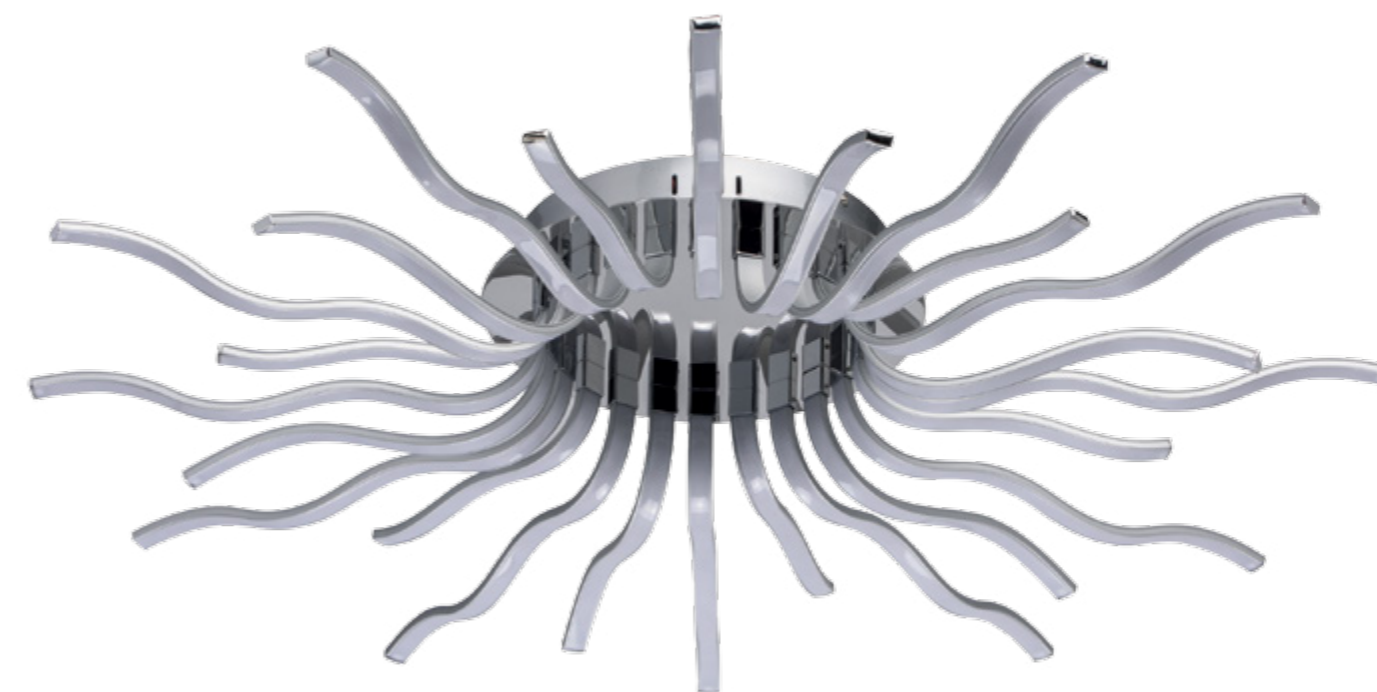

496013724 Materials: chrome + silver color metal, acrylic

23,4

90 x 12,5

5,2

90W LED

LED included