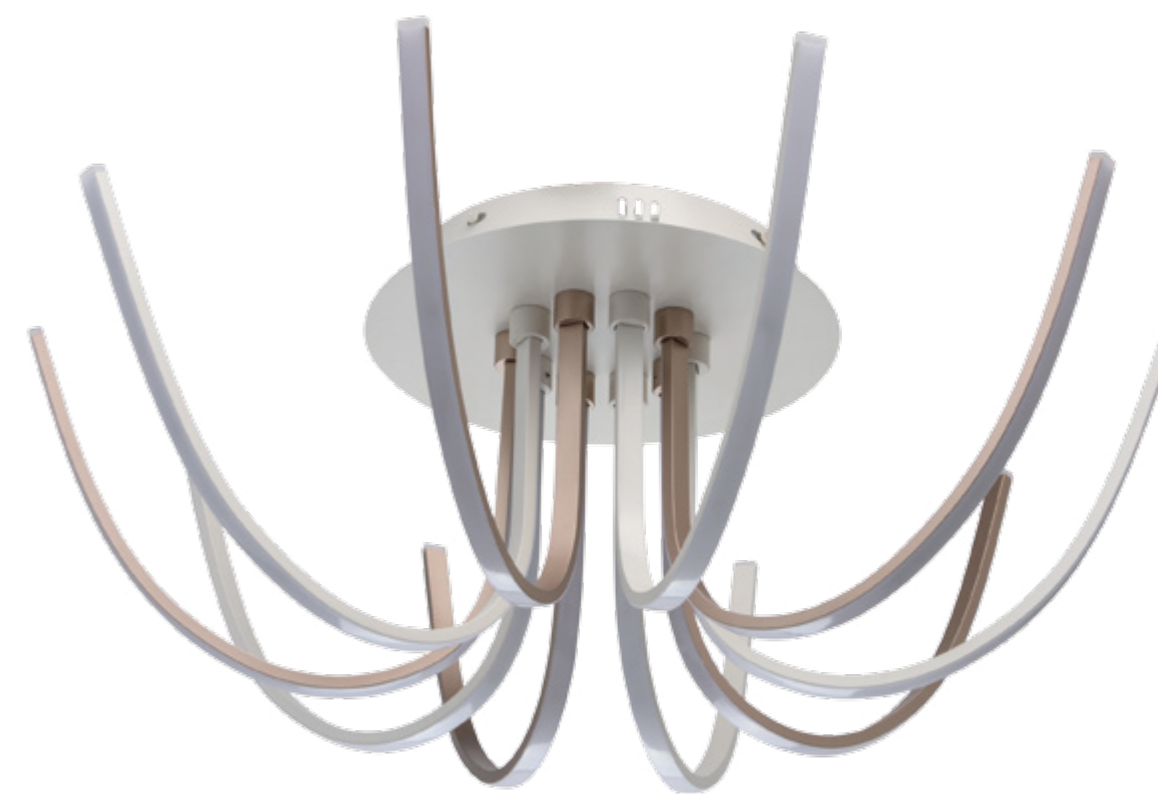

496015608 Materials: beige and gold color metal, acrylic

496015710 Materials: beige and gold color metal, acrylic

m² 60 x 25 3,3 8*11W LED LED included

m² 72 x 27 4,6 10*12W LED LED included