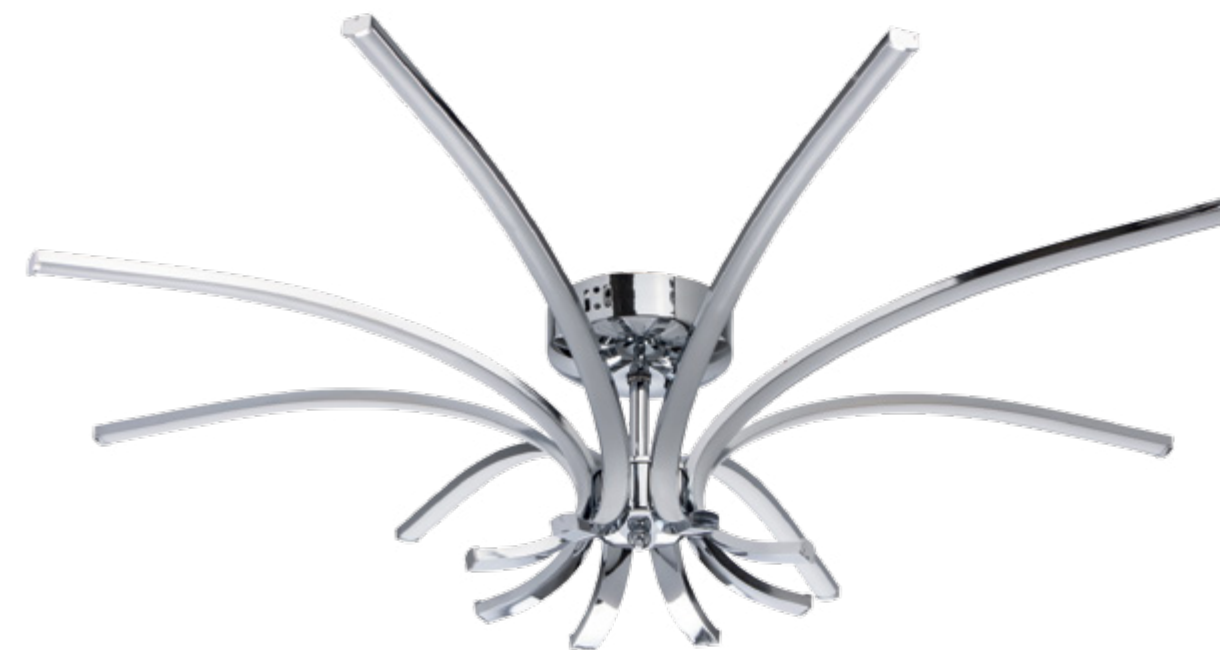

496013908 Materials: chrome color metal, acrylic

496014008 Materials: gold color metal, acrylic

m² 19,8
80 x 23
4,5
8*6.5W LED

LED included

m² 19,8
80 x 23
4,5
8*6.5W LED

LED included