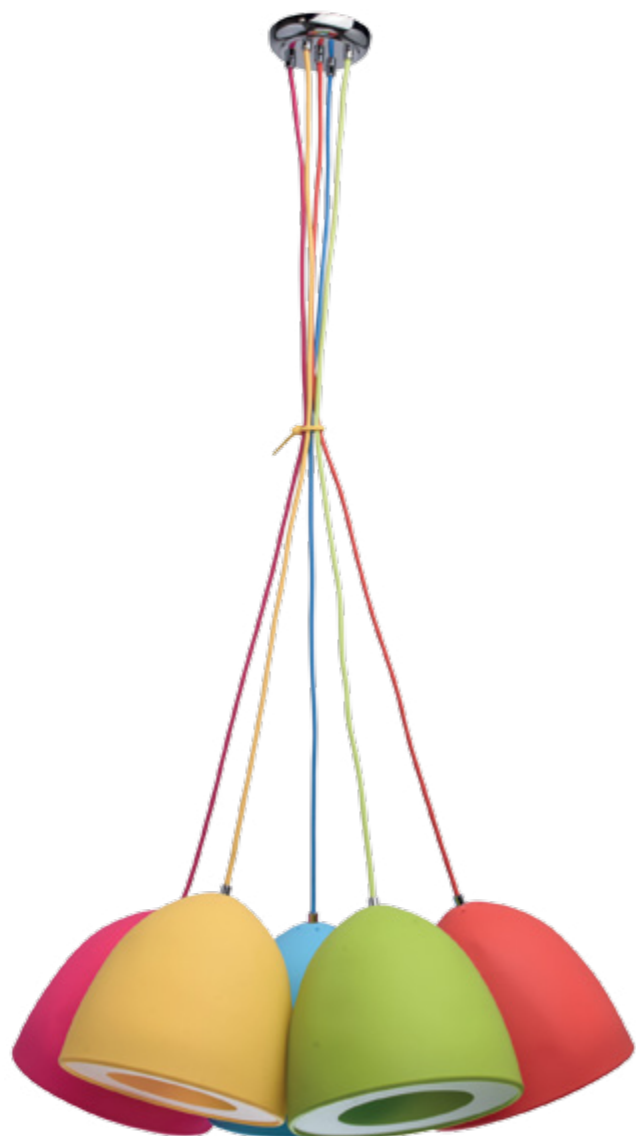

646010905

Materials:
chrome color metal,
multicolor acrylic

15 74 x 50 x 127 x 97

5*60W E14 3

492014305

Materials:
white + multicolor metal

15 52 x 34 x 120 x 100

kit of fasteners
included

5*60W E14 4,3